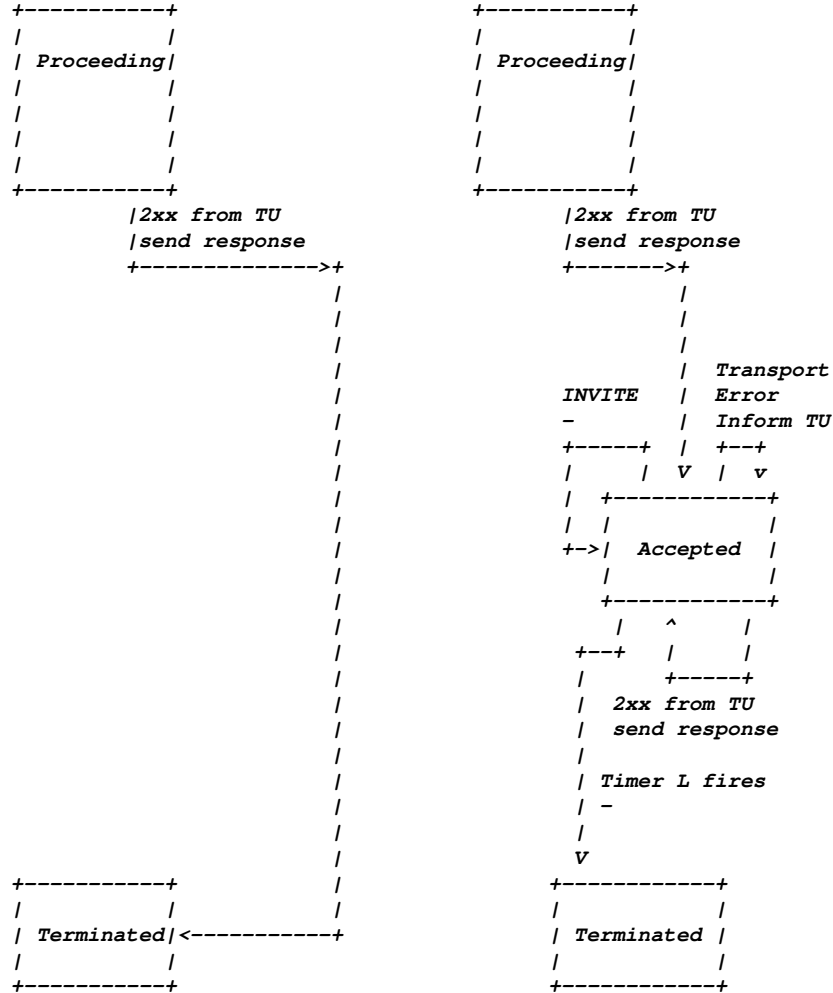

draft-sparks-sip-invfix

Robert Sparks

Server Transaction State Machine Changes 1/2

BEFORE

AFTER

Server Transaction State Machine Changes 2/2

BEFORE

AFTER