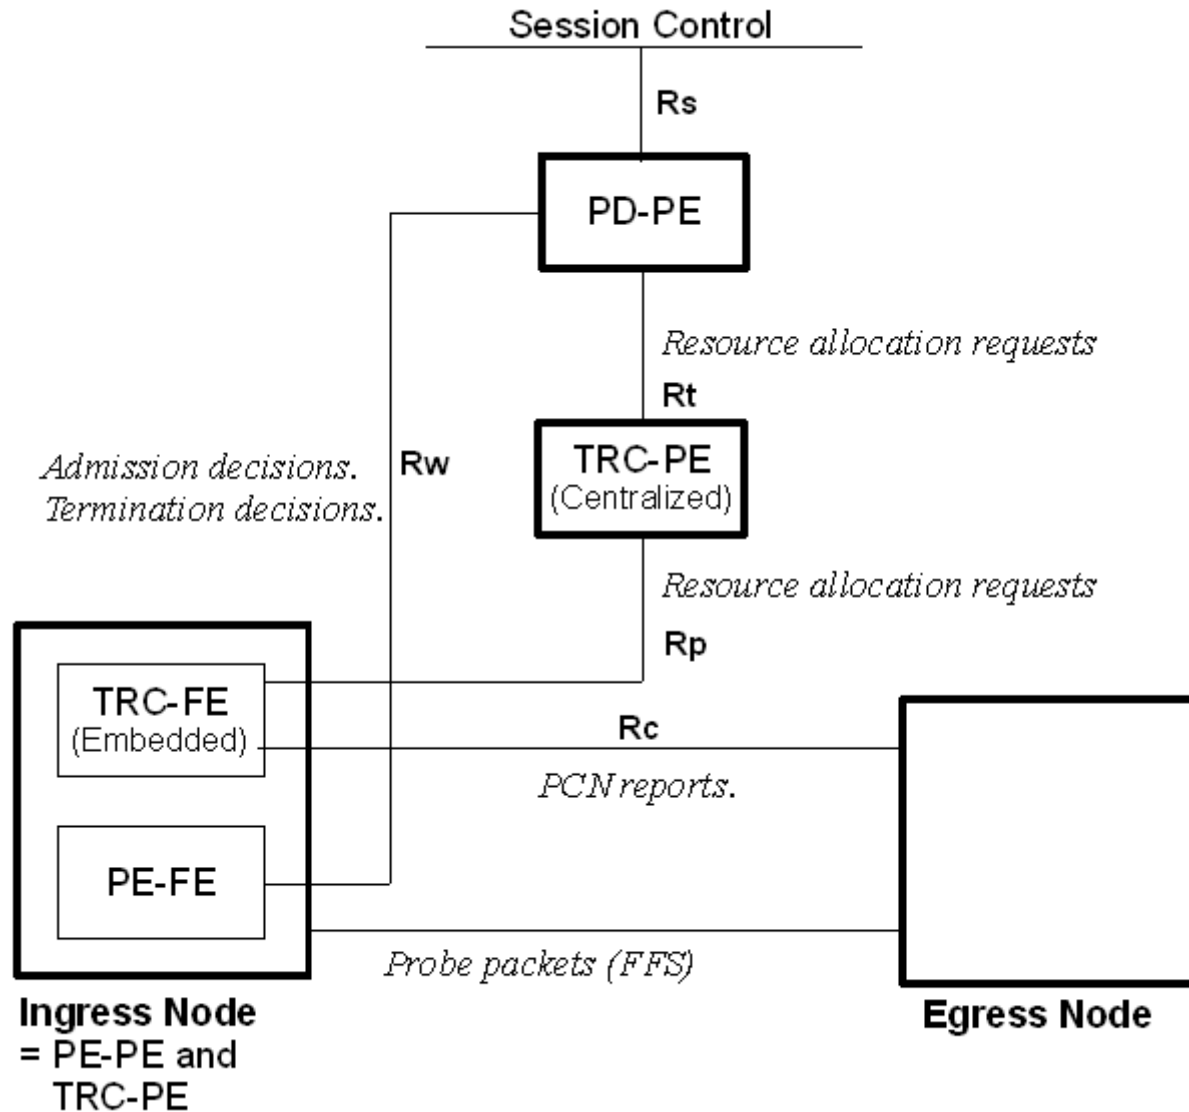

ITU-T Liaison to PCN Summary with Context

IETF 72

ITU-T Resource Control Functional Architecture

Mixed Scenario

Fully Distributed Scenario

Centralized Scenario