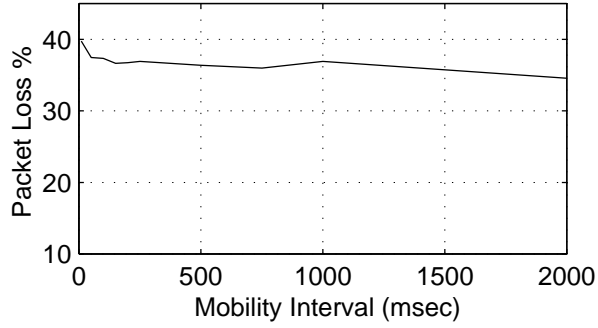

Packet loss Vs Mobility Interval : Mobility Unit = 1 meter

Packet loss Vs Mobility Interval :Mobility Unit = 5 meters

Packet loss Vs Mobility Interval :Mobility Unit = 10 meters