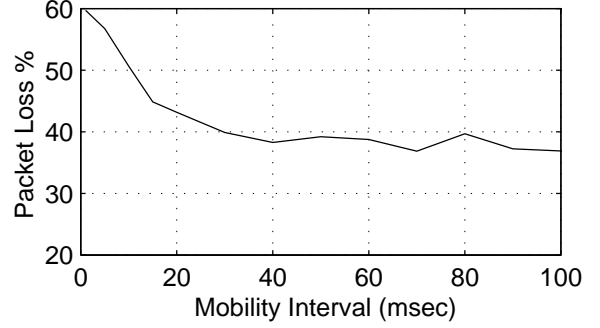

Packet loss Vs Mobility Interval : Mobility Unit = 1 meter

Packet loss Vs Mobility Interval :Mobility Unit = 5 meters

Packet loss Vs Mobility Interval :Mobility Unit = 10 meters