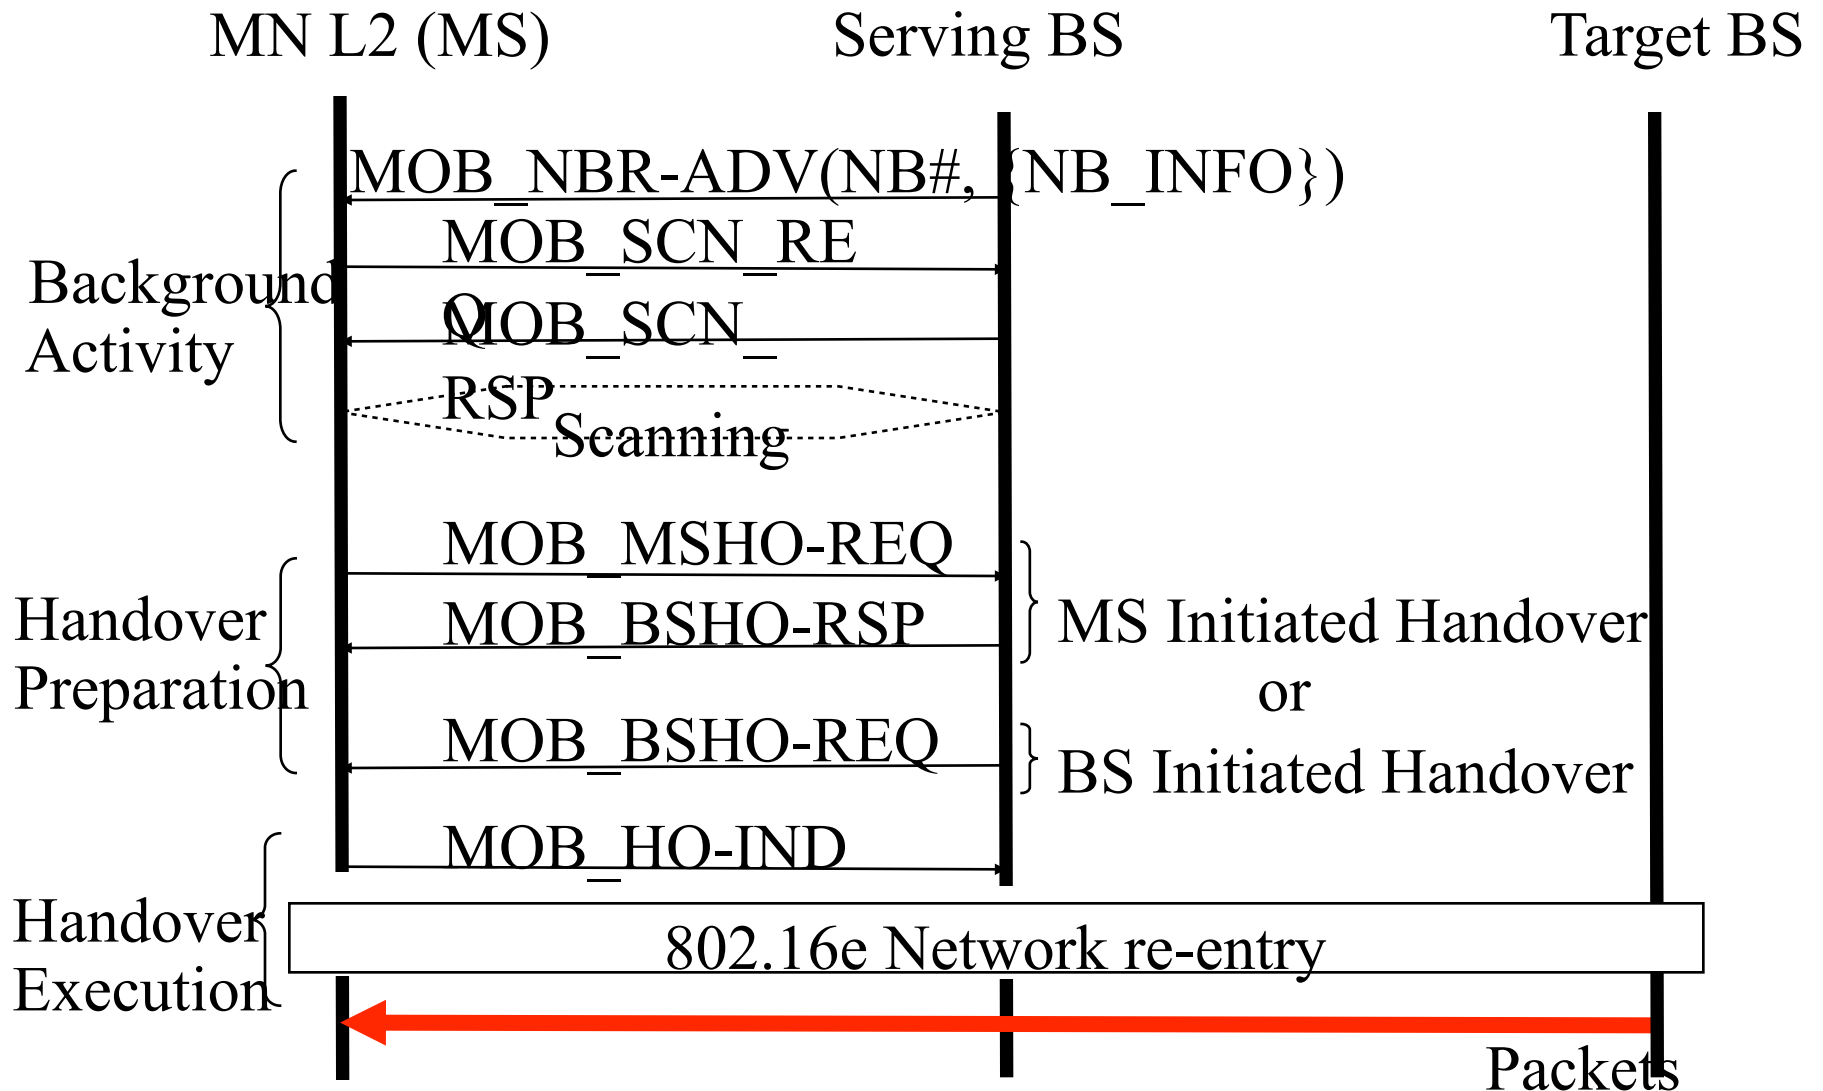

802.16e Handover Overview