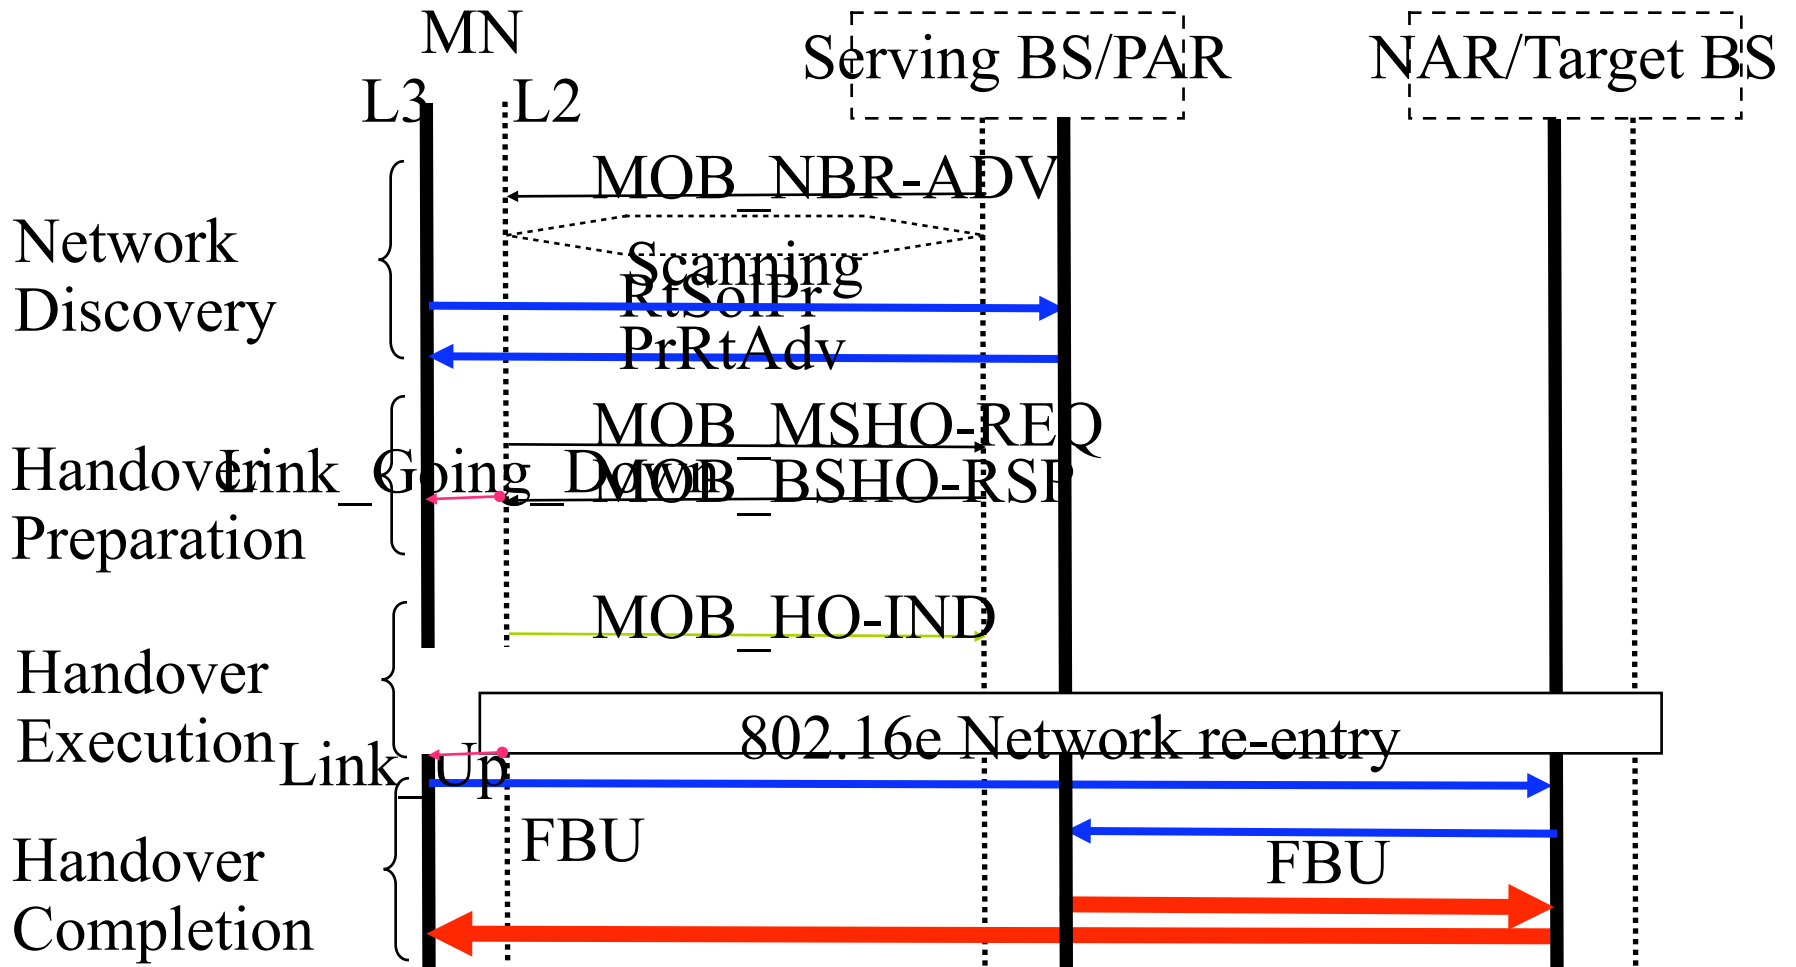

FMIPv4 over IEEE 802.16(e)

draft-jee-mip4-fh80216e-01.txt

Junghoon Jee

Rajeev Koodli, **NOKIA**
Soohong Daniel Park, Heejin Jang, **SAMSUNG**
Jaesun Cha, **ETRI**

Introduction

- FMIPv4 adapts RFC 4068 operation for Mobile IPv4
- This I-D defines how FMIPv4 operates over IEEE 802.16e networks

802.16e Handover Overview

Predictive Mode over IEEE 802.16e

Reactive Mode over IEEE 802.16e

Question to MIP4 WG

- Is there interest in this work?
- Is this a topic for this working group?