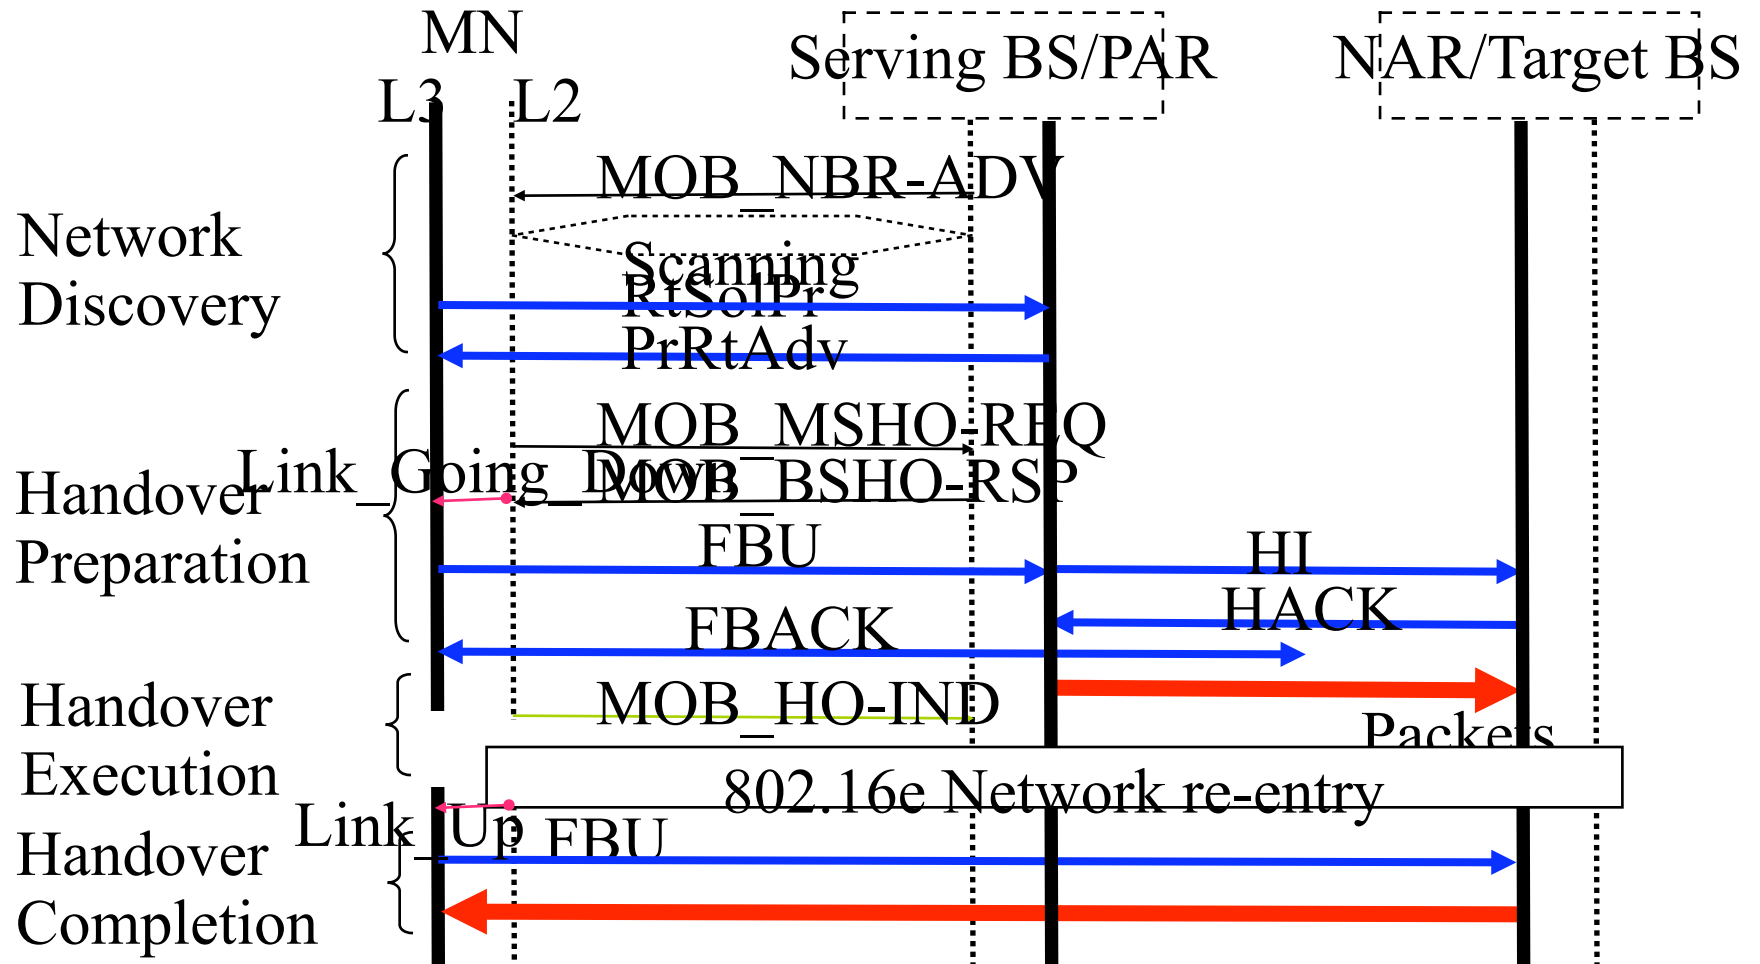

FMIPv4 over IEEE 802.16(e)

draft-jee-mip4-fh80216e-01.txt

Junghoon Jee

Rajeev Koodli, **NOKIA**
Soohong Daniel Park, Heejin Jang, **SAMSUNG**
Jaesun Cha, **ETRI**

Introduction

- FMIPv4 adapts RFC 4068 operation for Mobile IPv4
- This I-D defines how FMIPv4 operates over IEEE 802.16e networks

802.16e Handover Overview

Predictive Mode over IEEE 802.16e

Reactive Mode over IEEE 802.16e

Question to MIP4 WG

- Is there interest in this work?
- Is this a topic for this working group?