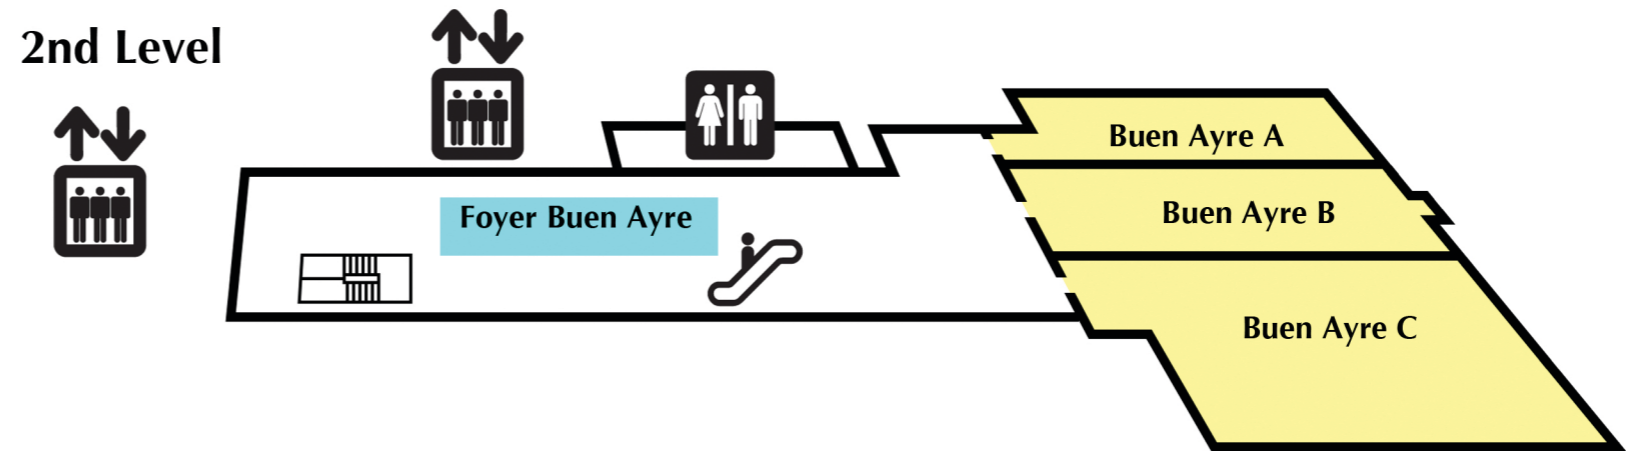

HILTON BUENOS AIRES - IETF 95

5th Level

- Alamo (IAOC/IAD)
- Alerce (Attendee Sign-Up)
- Araucaria (Secretariat)
- Lenga (ISOC)
- Pacará A (IAB)
- Pacará B (Terminal Room)
- Paraíso (IESG)
- Quebracho A (Breakout)
- Quebracho B (Breakout)
- Sauce (ISOC)

2nd Level

- Buen Ayre A (Breakout)
- Buen Ayre B (Breakout)
- Buen Ayre C (Breakout)
- Foyer Buen Ayre (Breaks)

-2nd Level

- Atlántico B (Breakout)
- Atlántico C (Breakout)
- Foyer Pacífico Central (IETF Registration)
- Pacífico A (Breakout, Plenary)
- Pacífico B (Welcome Reception, IETF Lounge, Breaks, Bits-N-Bites)

-2nd Level