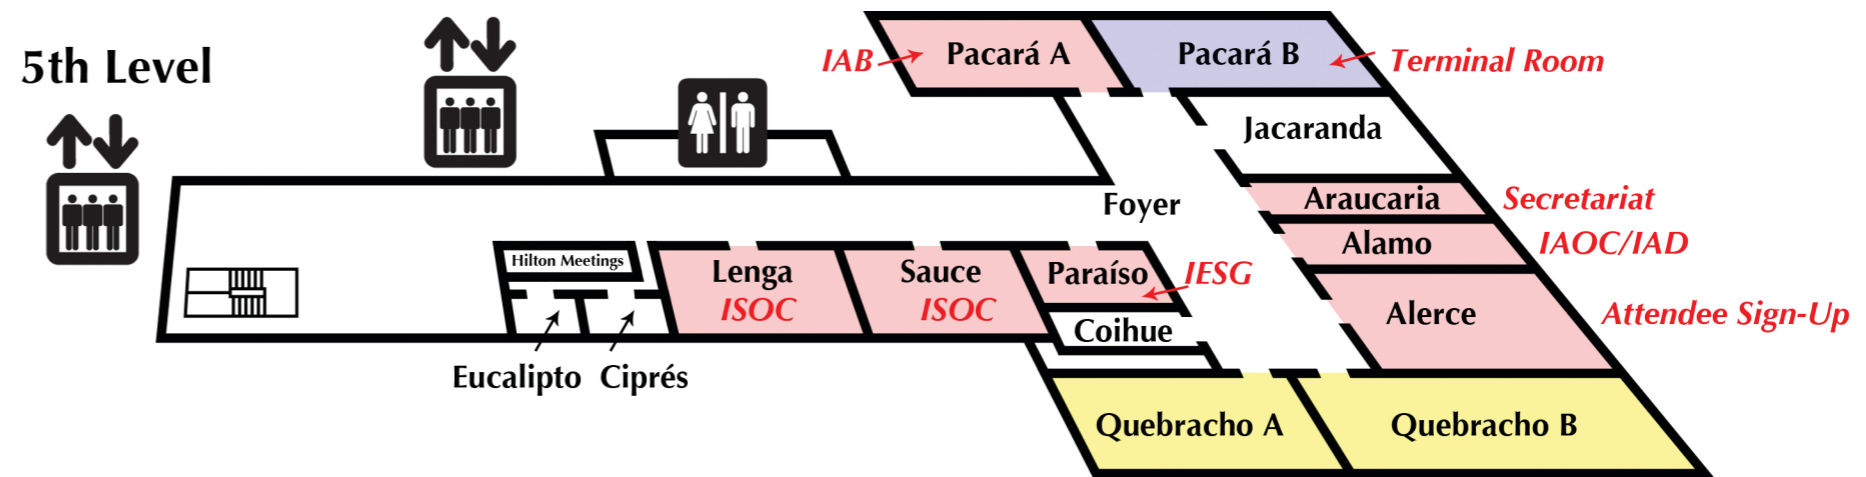

HILTON BUENOS AIRES - IETF 95

5th Level

- Alamo (IAOC/IAD)
- Alerce (Attendee Sign-Up)
- Araucaria (Secretariat)
- Lenga (ISOC)
- Pacará A (IAB)
- Pacará B (Terminal Room)
- Paraíso (IESG)
- Quebracho A (Breakout)
- Quebracho B (Breakout)
- Sauce (ISOC)

2nd Level

- Buen Ayre A (Breakout)
- Buen Ayre B (Breakout)
- Buen Ayre C (Breakout)
- Foyer Buen Ayre (Breaks)

-2nd Level

- Atlántico B (Breakout)
- Atlántico C (Breakout)
- Foyer Pacífico Central (IETF Registration)
- Pacífico A (Breakout, Plenary)
- Pacífico B (Welcome Reception, IETF Lounge, Breaks, Bits-N-Bites)

-2nd Level